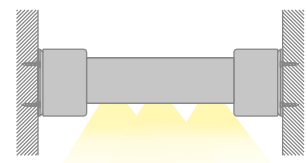

WARDROBE AND HANDRAIL PROFILES: P04D

CHARACTERISTICS

Considerably thick profile with a circular section of 30 mm. Can be used in wardrobes, handrails and as a decorative element. The profile can rotate 180° on supports to position the light where necessary.
Maximum load: 20 kg/m.

CAN BE USED WITH LED STRIPS WITH MAXIMUM WIDTH:

12 mm.

MAXIMUM POWER:

30W/m

MATERIALS

6063 aluminium profile with white polycarbonate screen.

ACCESSORIES INCLUDED

Every 3 metre bar is complete with 3 sets of end caps and 3 sets of supports for wall installation.

INSTALLATION

Laterally with wall brackets or top support with the right bracket.

Can rotate 180°

PACKAGE

Supplied in packages of 5 bars, each one measuring 3 meters complete with screen and accessories. Spare accessories available with separate code; bracket for ceiling installation available with a separate code.