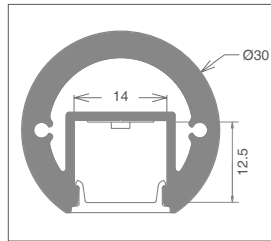

WARDROBE AND HANDRAIL PROFILES: P04D

CHARACTERISTICS

Considerably thick profile with a circular section of 30 mm. Can be used in wardrobes, handrails and as a decorative element. The profile can rotate 180° on supports to position the light where necessary.
Maximum load: 20 kg/m.

CAN BE USED WITH LED STRIPS WITH MAXIMUM WIDTH:

12 mm.

MAXIMUM POWER:

30W/m

MATERIALS

6063 aluminium profile with white polycarbonate screen.

ACCESSORIES INCLUDED

Every 3 metre bar is complete with 3 sets of end caps and 3 sets of supports for wall installation.

INSTALLATION

Laterally with wall brackets or top support with the right bracket.

Can rotate 180°

PACKAGE

Supplied in packages of 5 bars, each one measuring 3 meters complete with screen and accessories. Spare accessories available with separate code; bracket for ceiling installation available with a separate code.

Cutting Project profiles to size*:

fixed cost of piece work

VA04

* Includes mounting accessories.

IP20

art	Description	Ø	L	8011905	
P04D-S-PF-300	profile complete with PC screen and accessories	30	3000	912932	1 / 5